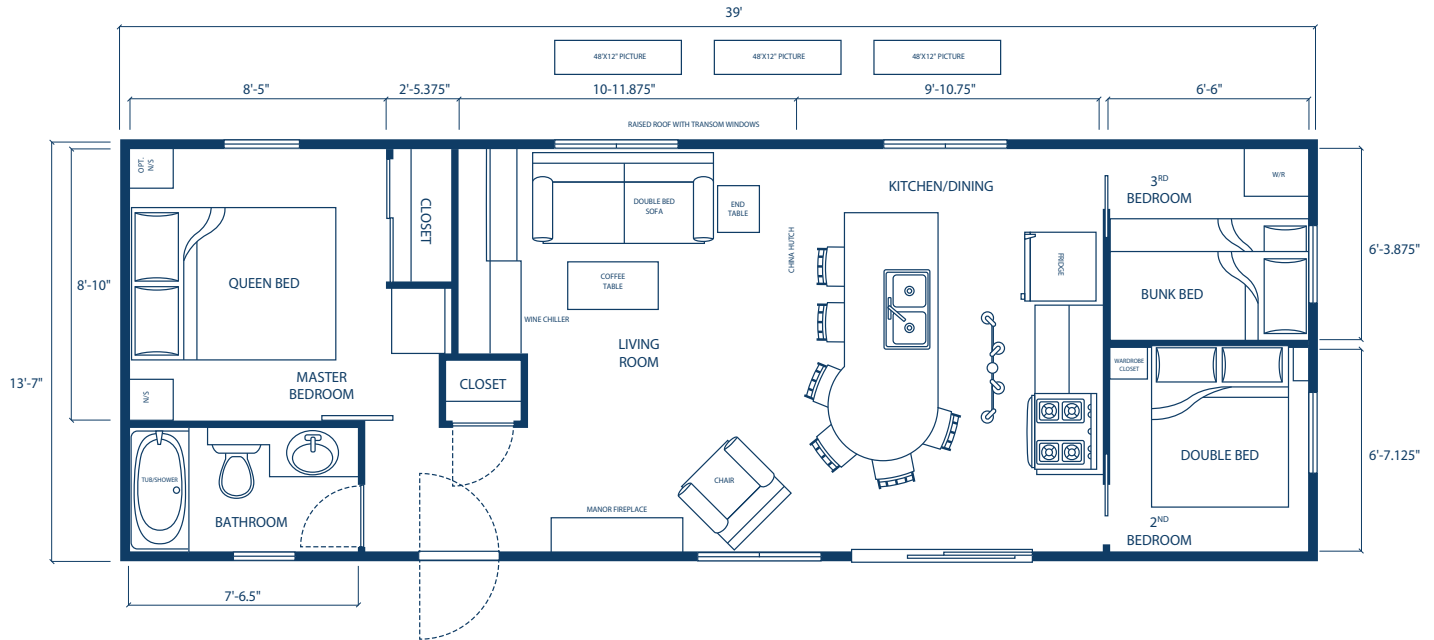

540 SQ. FT.  
3 BED - 1 BATH

*Onyx*

*Quarry Meadows at*

**SHERKSTON**  
SHORES

# Onyx

3 BEDROOMS | 1 BATHROOM | 39'-3" X 13'-9" | 540 SQ. FT.

- Minimum 42' x 60' site
- 50-amp sites
- Interlock stone firepit included
- 14' Wide Open Concept
- Fully Furnished
- Queen bed in master bedroom
- Double bed in 2nd bedroom
- Double/single bunk beds in 3rd bedroom
- Queen Sleeper Sofa

- Stainless Appliances
- Built in bar storage with beverage chiller
- Entertainment centre with electric fireplace
- Large kitchen island with seating for 6
- Raised dormers with transom windows
- Upgraded luxury siding
- 12' x 40' wood deck with aluminum railings on deck
- Exterior Galvanized Steel Shed 10'x10'