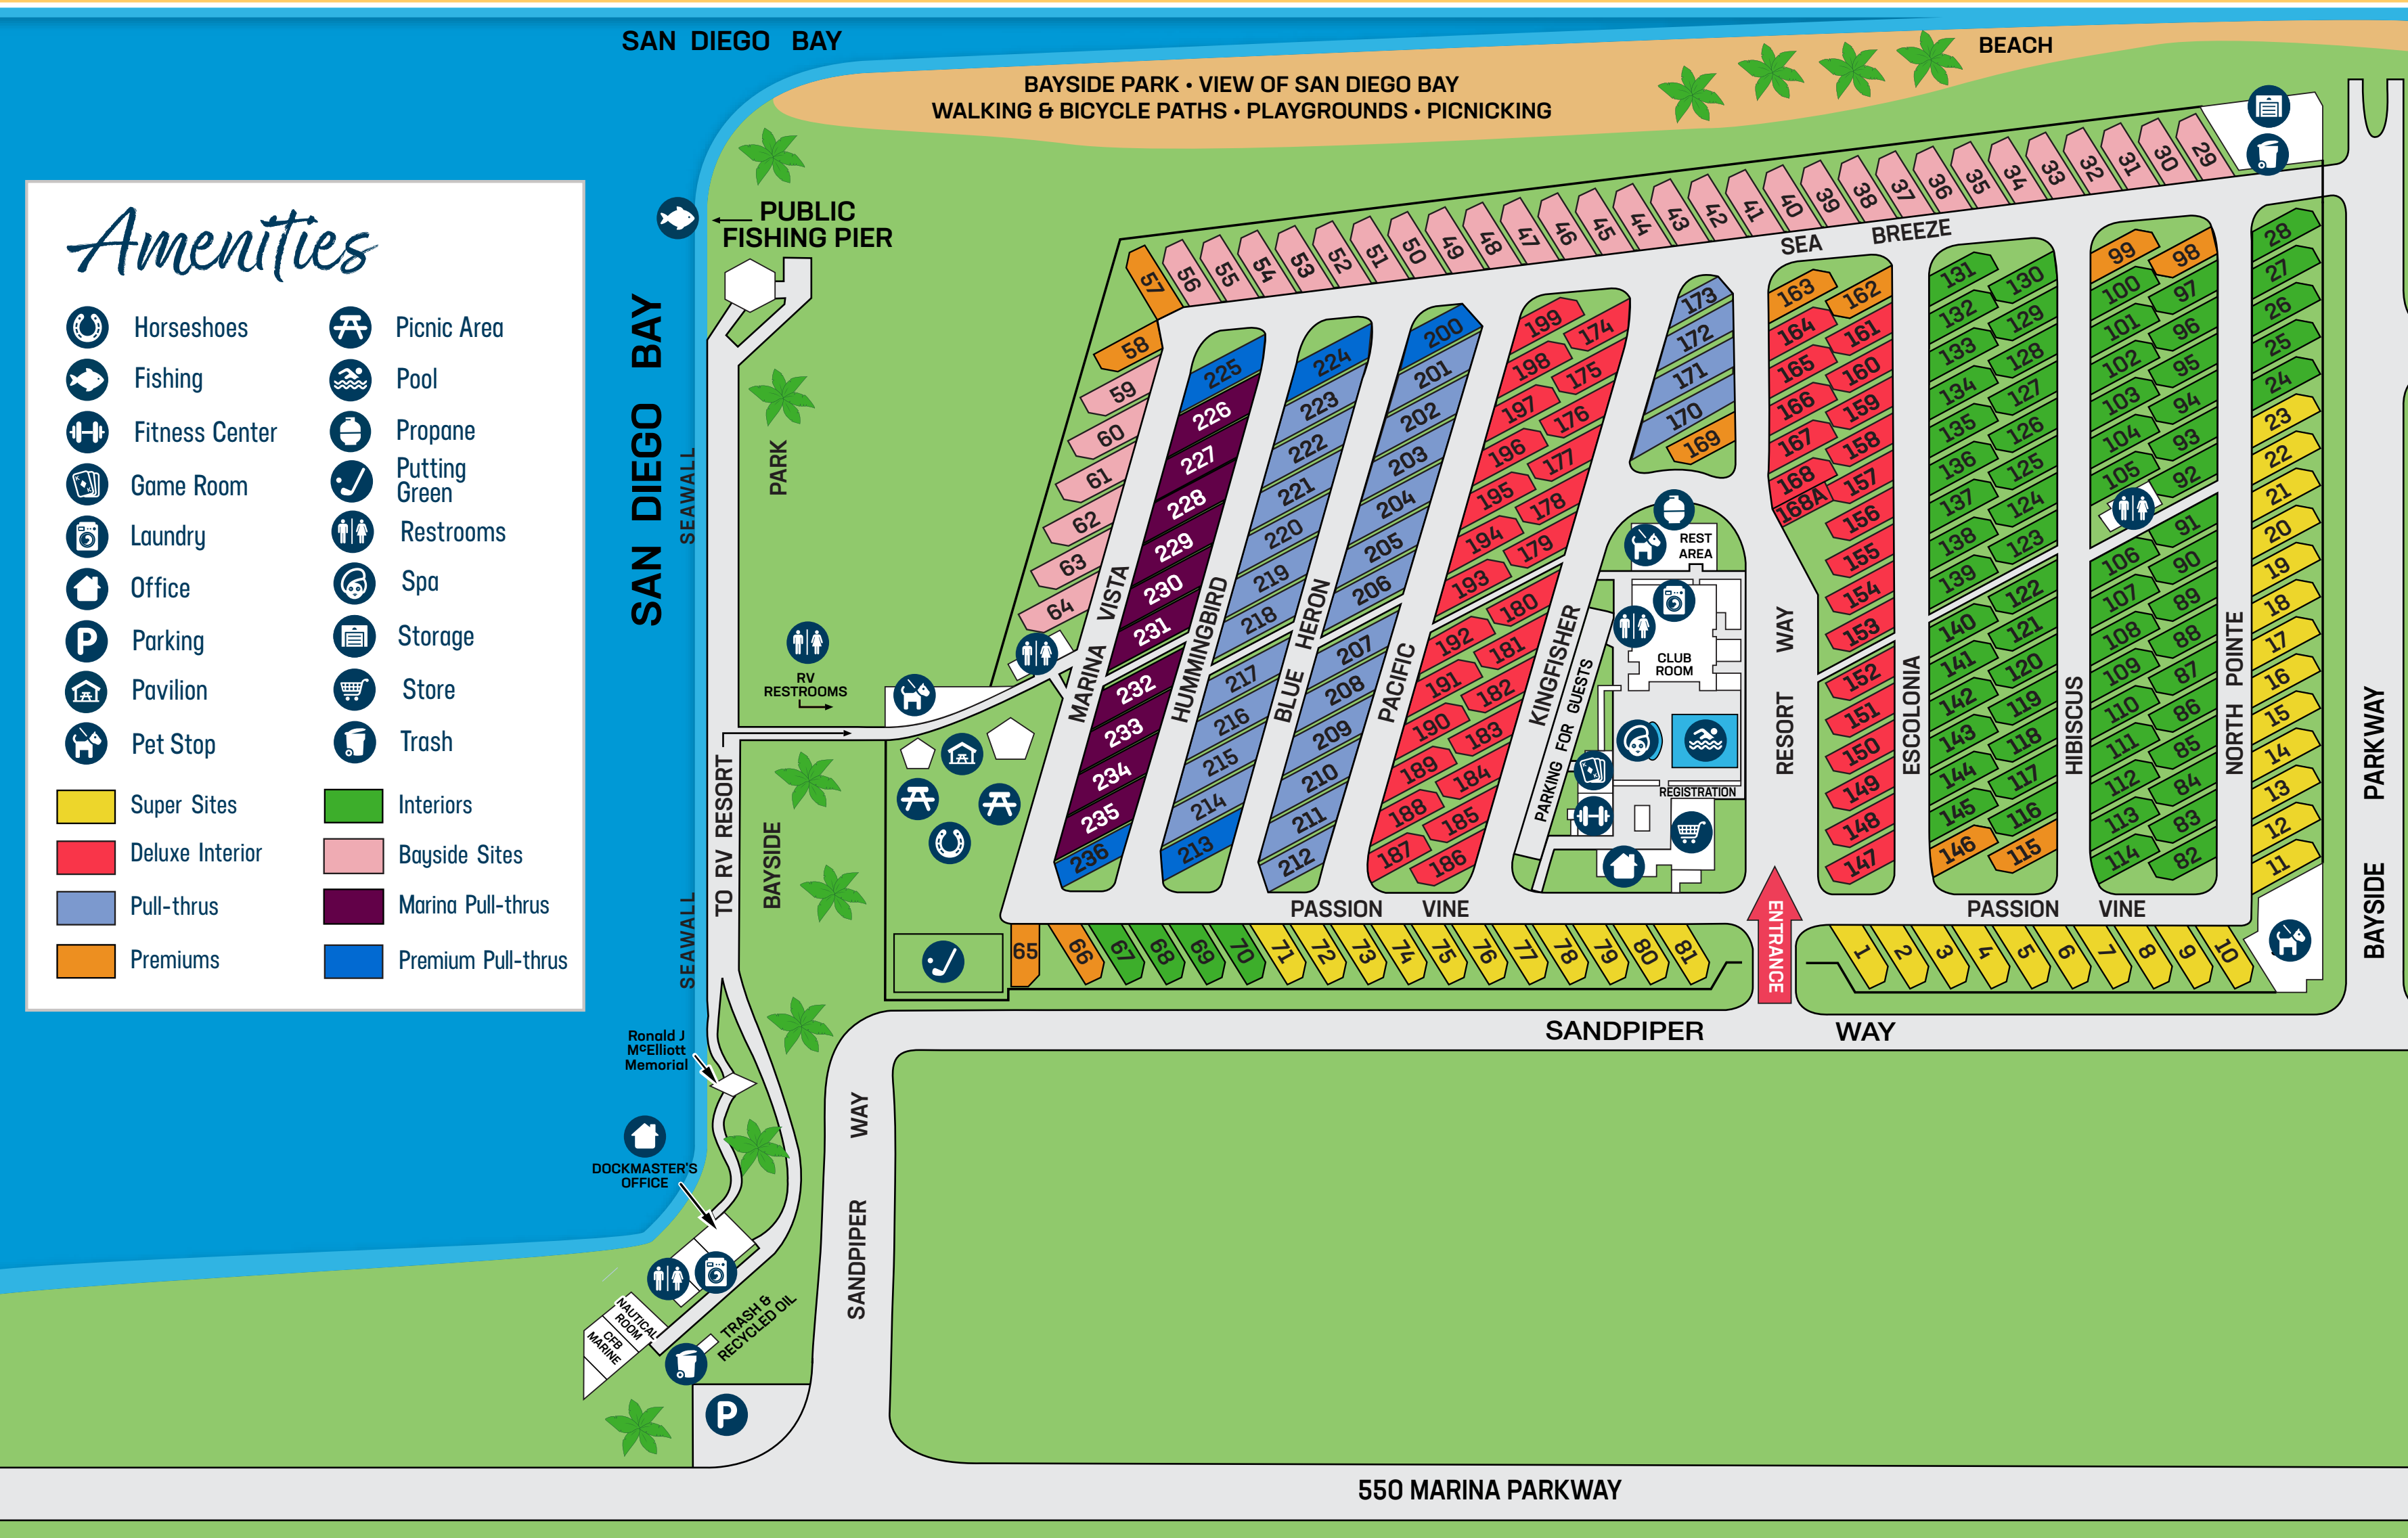

All Age Resort
Year Round

Office Hours

Sunday - Thursday: 8 a.m. - 6 p.m.
Friday & Saturday: 8 a.m. - 8 p.m.

Check-in | Out Times

RV Sites:
Check-in: 2 p.m. | Check-out: 12 p.m.

Site #

Gate Code

460 Sandpiper Way
Chula Vista, CA 91910
(888) 303-7063
chulavistarv.com

For emergencies dial 911

Share the **SUN**
Referral Program

REFER YOUR
FRIENDS & FAMILY
EARN YOUR REWARD

ReferSun.com

*See website for program details.

SunRVResorts.com