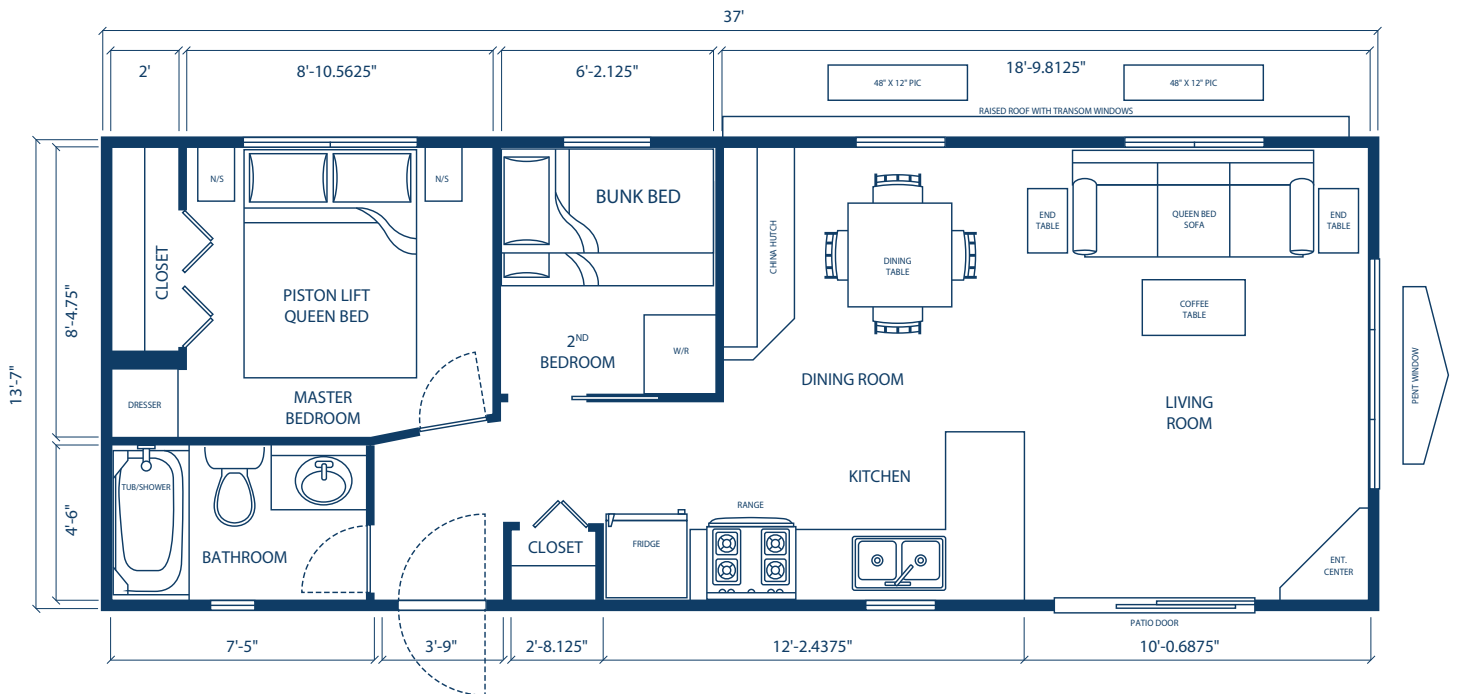

Jade

518 SQ. FT.
2 BED - 1 BATH

Quarry Meadows at

SHERKSTON
SHORES

Jade

2 BEDROOMS | 1 BATHROOM | 37' X 13'-7" | 518 SQ. FT.

- Minimum 42' x 60' site
- 50-amp sites
- Interlock stone firepit included
- 14' Wide Open Concept
- Fully Furnished
- Queen bed in master bedroom featuring piston lift storage
- Double/single bunk beds in 2nd bedroom
- Queen Sleeper Sofa
- Stainless Appliances
- Dining table with leaf and four chairs
- Built in china hutch
- Built in Entertainment centre with electric fireplace
- Raised dormers with transom windows
- Upgraded luxury siding
- 12' x 37' wood deck with aluminum railings
- Exterior Galvanized Steel Shed 10'x10'