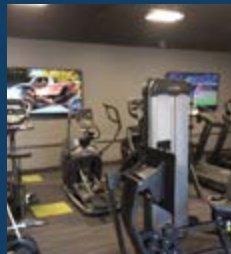

Mac 3 waterslides

Axe Throwing \$

Pool-side Bar

Weekly Saturday Night Fireworks (peak season only)

Splashpad

Exclusive Fitness Centre

Ball Hockey Courts

Arcade & Funplex

Playgrounds

Tennis & Pickleball Courts

Aerial Challenge \$

Kids Crafts & Events

3 pools, 2 hot tubs

Boston Pizza \$

Beachview \$7,490*

Beachview Beachfront \$8,000*