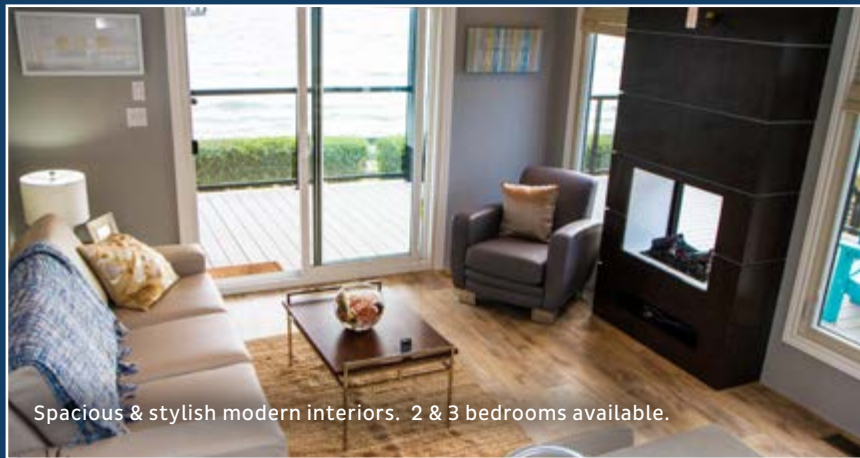

Golf Cart Sales & Rentals on-site

Grocery Store & Laundry facilities on-site

Free resort-wide Wi-Fi

BUT Wait....there's more, A LOT MORE...

www.LiveSherkston.com
1.844.894.7300

There's more at the shore!

Weekly Saturday Night Fireworks (peak season only)