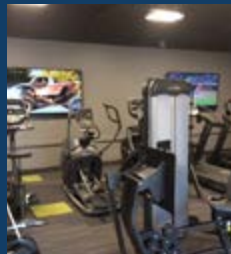

Axe Throwing \$

Pool-side Bar

Weekly Saturday Night Fireworks (peak season only)

Splashpad

Exclusive Fitness Centre

Ball Hockey Courts

Arcade & Funplex

Playgrounds