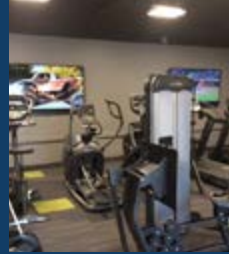

Exclusive Fitness Centre