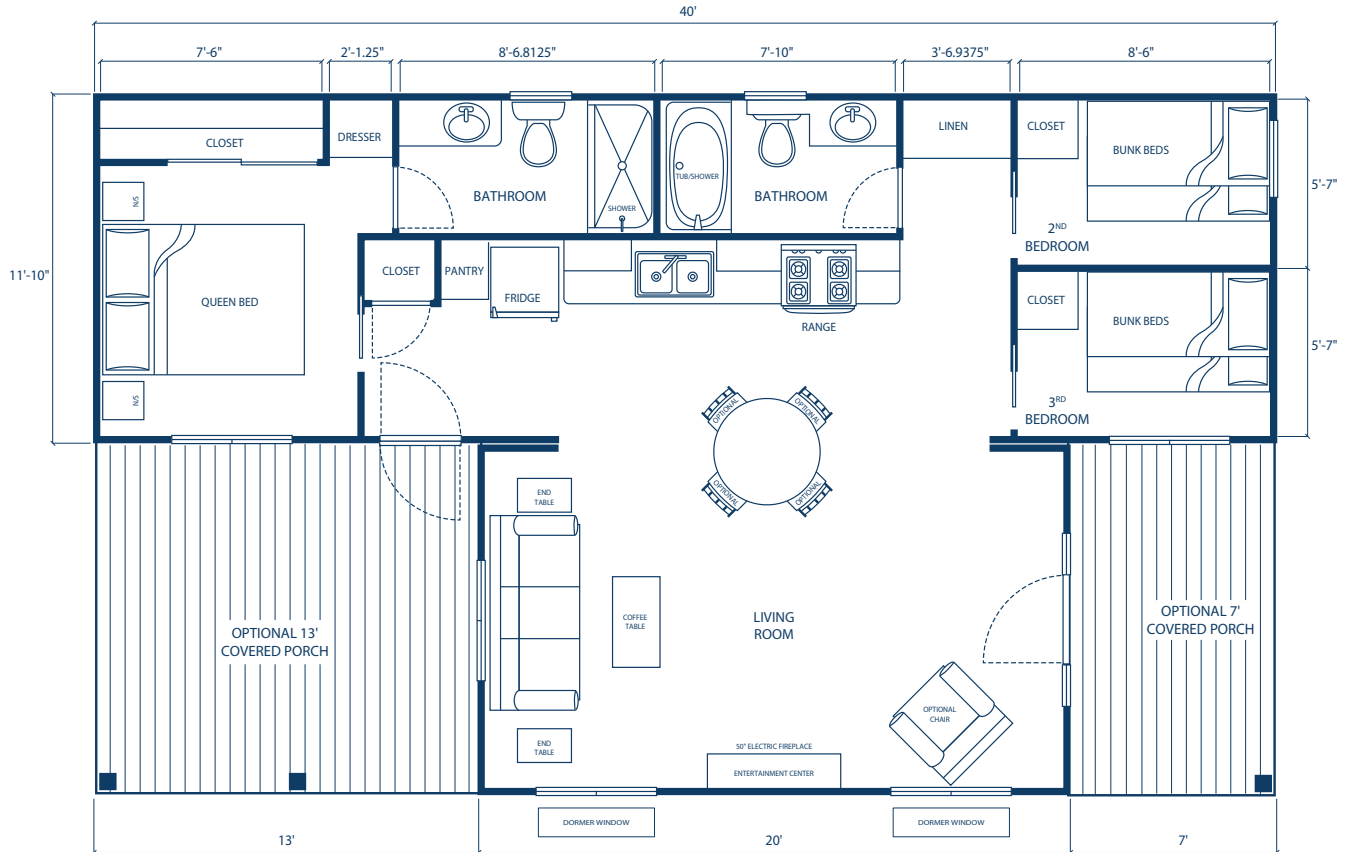

Cliffside

**720 SQ. FT.
3 BED - 2 BATH**

Quarry Meadows at

SHERKSTON
SHORES

Cliffside

3 BEDROOMS | 2 BATHROOMS | 40' X 24' | 720 SQ. FT.

- Minimum 42' x 60' site
- 50-amp sites
- Interlock stone firepit included
- Large 12'x20' Livingroom Addition
- Fully Furnished
- Queen bed in master bedroom
- Double/single bunk beds in 2nd bedroom
- Double/single bunk beds in 3rd bedroom
- 3 piece en-suite bathroom
- Queen Sleeper Sofa
- Dining table with 4 chairs
- Entertainment centre with electric fireplace
- Stainless Appliances
- 20' dormer with 3 transom windows
- Covered front and rear porches
- Aluminum railings on deck
- Exterior Galvanized Steel Shed 10'x10'
- Upgraded luxury siding