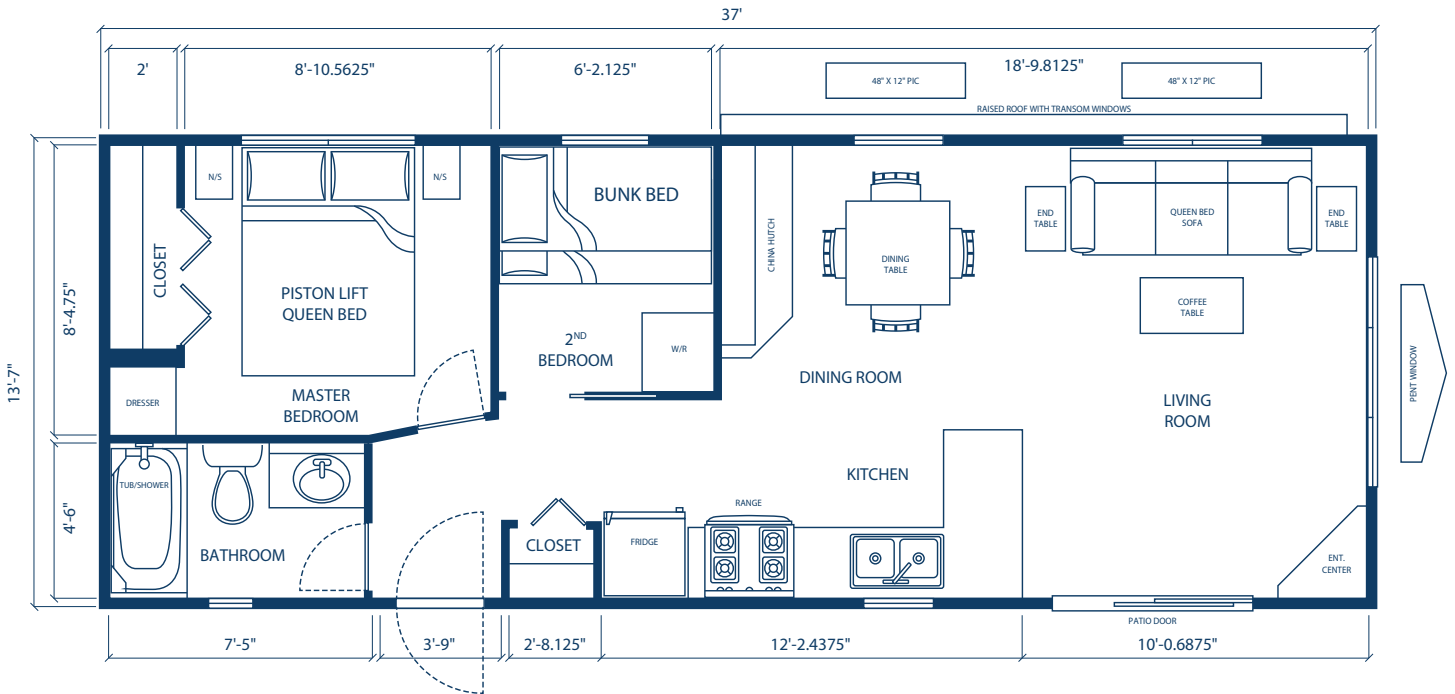

Jade

518 SQ. FT.
2 BED - 1 BATH

Quarry Meadows at

SHERKSTON
SHORES

Jade

2 BEDROOMS | 1 BATHROOM | 37' X 13'-7" | 518 SQ. FT.

- Minimum 42' x 60' site
- 50-amp sites
- Interlock stone firepit included
- 14' Wide Open Concept
- Fully Furnished
- Queen bed in master bedroom featuring piston lift storage
- Double/single bunk beds in 2nd bedroom
- Queen Sleeper Sofa

- Stainless Appliances
- Dining table with 4 chairs
- Built in china hutch
- Built in Entertainment centre with electric fireplace
- Raised dormers with transom windows
- Upgraded luxury siding
- 12' x 37' wood deck with aluminum railings
- Exterior Galvanized Steel Shed 10'x10'