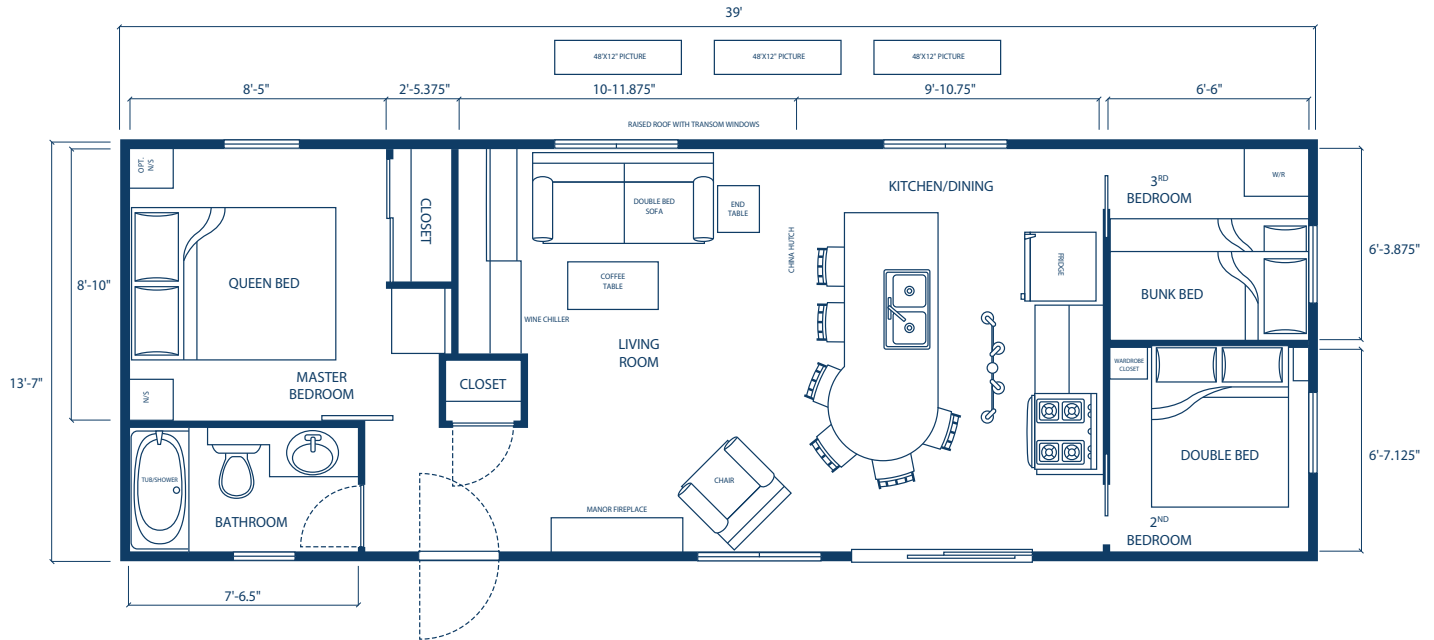

Onyx

540 SQ. FT.
3 BED - 1 BATH

Quarry Meadows at

SHERKSTON
SHORES

Onyx

3 BEDROOMS | 1 BATHROOM | 39'-3" X 13'-9" | 540 SQ. FT.

- Minimum 42' x 60' site
- 50-amp sites
- Interlock stone firepit included
- 14' Wide Open Concept
- Fully Furnished
- Queen bed in master bedroom
- Double bed in 2nd bedroom
- Double/single bunk beds in 3rd bedroom
- Queen Sleeper Sofa
- Stainless Appliances
- Built in bar storage with beverage chiller
- Entertainment centre with electric fireplace
- Large kitchen island with seating for 6
- Raised dormers with transom windows
- Upgraded luxury siding
- 12' x 40' wood deck with aluminum railings on deck
- Exterior Galvanized Steel Shed 10'x10'