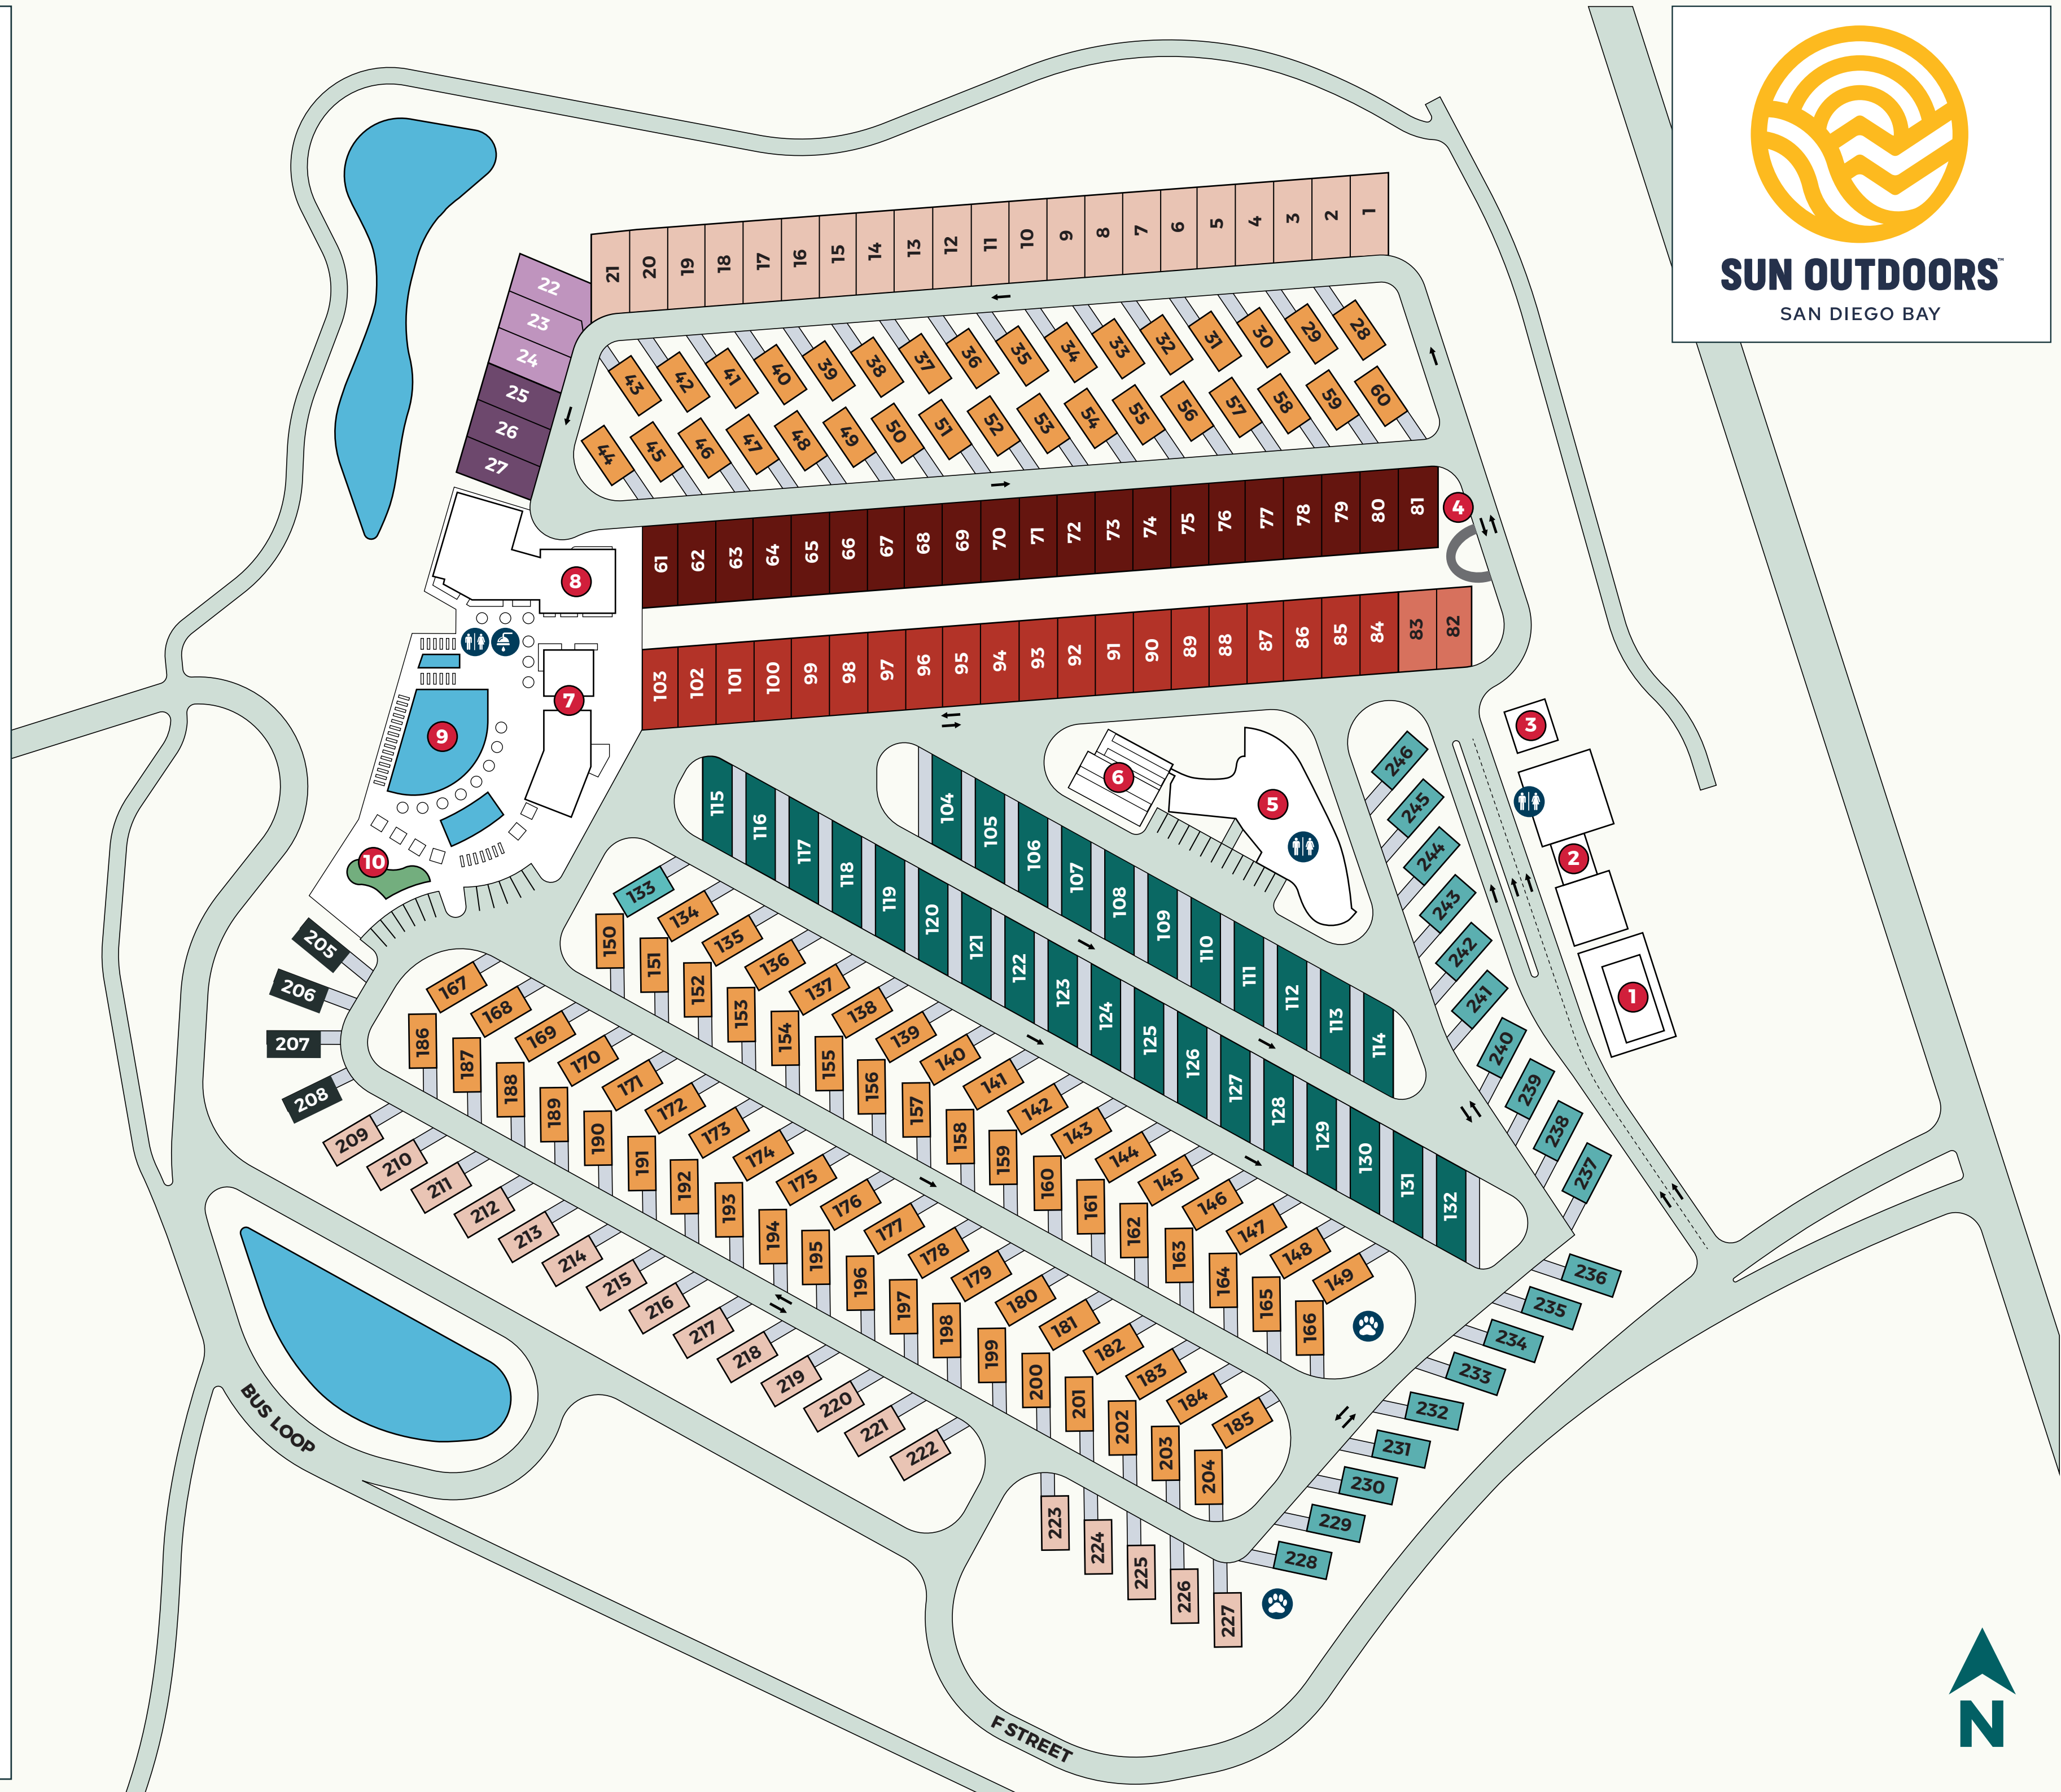

## RV SITES

- STANDARD BACK-IN SITES
- DELUXE BACK-IN
- PULL THRU SITES
- ELITE BACK-IN
- PREMIUM BACK-IN

## VACATION RENTALS

- PROMENADE COTTAGE - 1 BR WITH LOFT (ACCESSIBLE)
- PROMENADE COTTAGE - 1 BR WITH LOFT
- PROMENADE COTTAGE - 2 BR
- BAYVIEW COTTAGE - 1 BR WITH LOFT
- BAYVIEW COTTAGE - 2 BR

- 1 **Sports Complex**
- 2 **Welcome Center**
  - Guest Registration
  - Market
  - Restrooms
- 3 **Propane & Recycle Center**
  - Trash
- 4 **The Promenade**
- 5 **Comfort Station**
  - Amazon Mail Locker
  - Restrooms
- 6 **Recreation Area**
  - Bocce Ball
  - Horseshoe Pit
  - Playground

### THE COMMONS

- 7 **Clubhouse**
  - The Getaway Cafe
  - Laundry
  - Skydeck
- 8 **Community Center**
  - Arcade
  - Event Center
  - Fitness Center
  - Game Room
- 9 **Pool Area**
  - Hot Tub
  - Pool
  - Splash Pad
  - Restrooms
  - Showers
- 10 **Putting Green**
- 🐾 **Dog Park**

**SUN OUTDOORS™**  
SAN DIEGO BAY