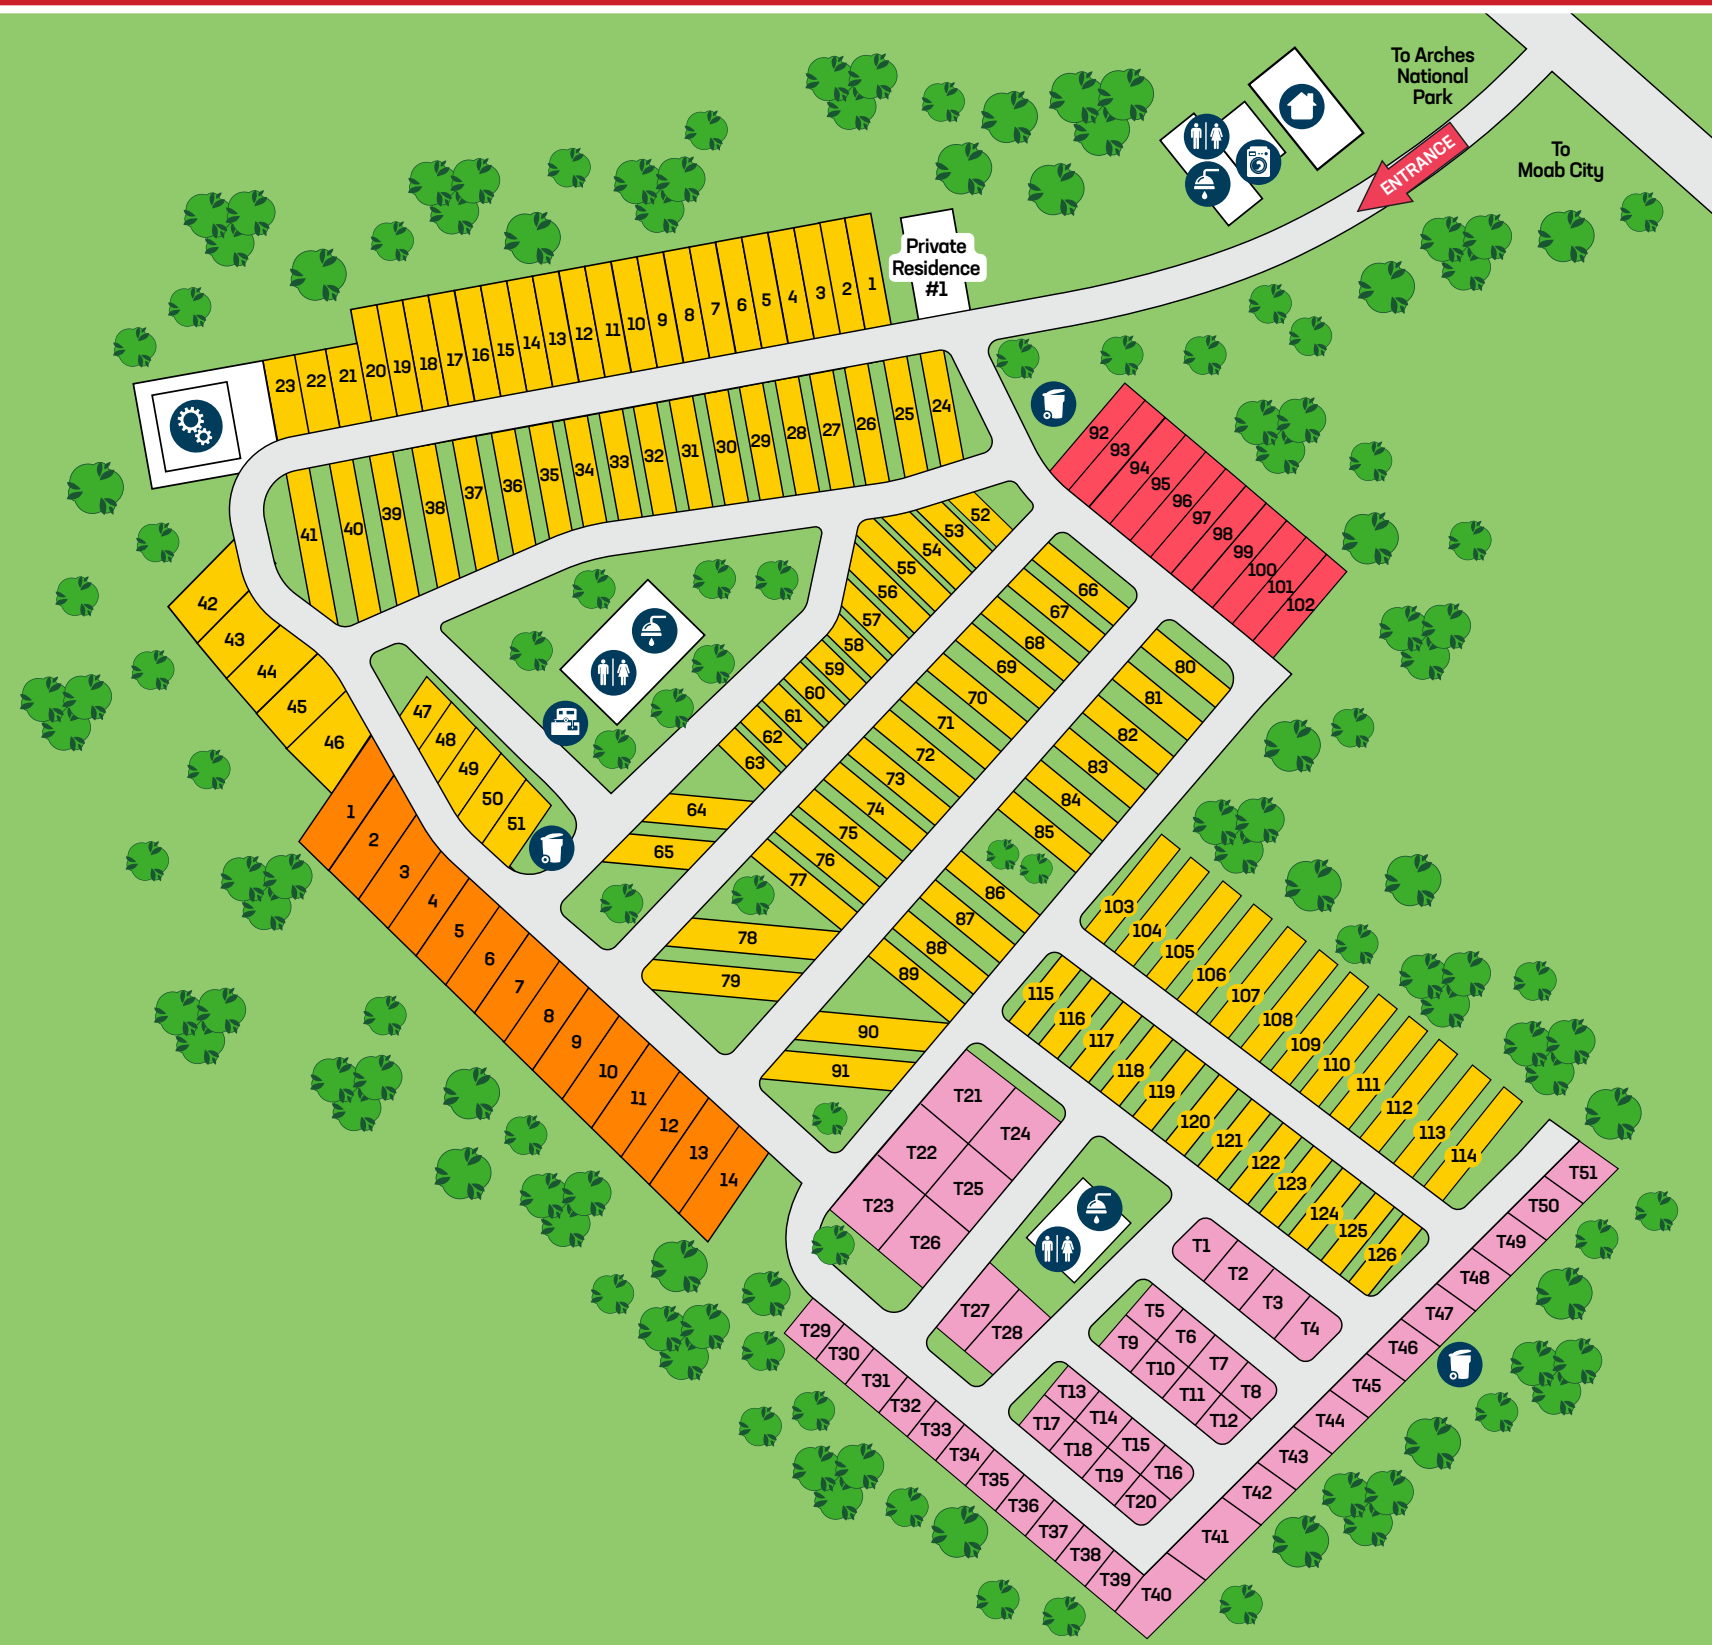

Amenities

- Full Hookup [With Cable]
- 20 amp Power & Water
- Vacation Rental
- Tent Site
- Dumpster
- Dump Station
- Laundry
- Maintenance
- Office
- Pavilion
- Restrooms
- Shower

SLICKROCK
CAMPGROUND

All Age Resort
Year Round

Office Hours

March 1 - October 15
Monday - Sunday: 8 a.m. - 7 p.m.

October 16 - February 28
Monday - Sunday: 8 a.m. - 6 p.m.

Check-In | Out Times

RV/Tent Sites:
Check-in: 2 p.m. | Check-out: 11 a.m.

Cabins:
Check-in: 3 p.m. | Check-out: 11 a.m.

Site #

WiFi Password

1415 N Main Street
Moab, UT 84532
(888) 991-5329
slickrockcampground.com

For emergencies dial 911

SunRVResorts.com

REFER YOUR FRIENDS & FAMILY
EARN YOUR REWARD

ReferSun.com

*See website for program details.